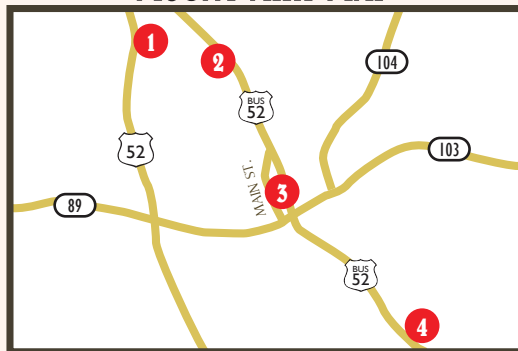

# SURRY GROUND STEAK TRAIL MAP

NORTH CAROLINA / VIRGINIA BORDER

- 1 Aunt Bea's BBQ of Mount Airy**  
452 N. Andy Griffith Pkwy., Mount Airy, NC 27030  
(336) 789-3050  
AuntBeasBBQ.com
- 2 Dairy Center**  
407 W. Lebanon St., Mount Airy, NC, 27030  
(336) 786-2349
- 3 Snappy Lunch**  
125 N. Main St., Mount Airy, NC, 27030  
(336) 786-4931  
TheSnappyLunch.com
- 4 Speedy Chef of Mount Airy**  
1516 S. Main St., Mount Airy, NC, 27030  
(336) 789-2396
- 5 Martha Sue's**  
885 Holly Springs Rd., Mt Airy, NC 27030  
(336) 415-5253
- 6 All Sauced Up BBQ**  
425 E. Hwy. 52 Bypass, Pilot Mountain, NC, 27041  
(336) 444-8300
- 7 Cousin Gary's**  
626 S. Key St., Pilot Mountain, NC, 27041  
(336) 368-1488
- 8 Aunt Bea's BBQ of Pilot Mountain**  
642 S. Key St., Pilot Mountain, NC, 27041  
(336) 368-2300  
AuntBeasBBQ.com
- 9 Central Café**  
304 N. Main St., Dobson, NC, 27107  
(336) 356-2100  
Facebook.com/CentralCafe2015
- 10 Rockford General Store**  
5174 Rockford Rd., Dobson, NC 27017  
(336) 374-5317  
RockfordGeneralStore.com
- 11 Speedy Chef of Elkin**  
685 N. Bridge St., Elkin, NC 28621  
(336) 835-4403  
facebook.com/SpeedyChefElkin

MOUNT AIRY MAP

PILOT MOUNTAIN MAP

## REGIONAL MAP

GROUNDSTEAKTRAIL.ORG

(336) 356-2110 • (336) 786-6116