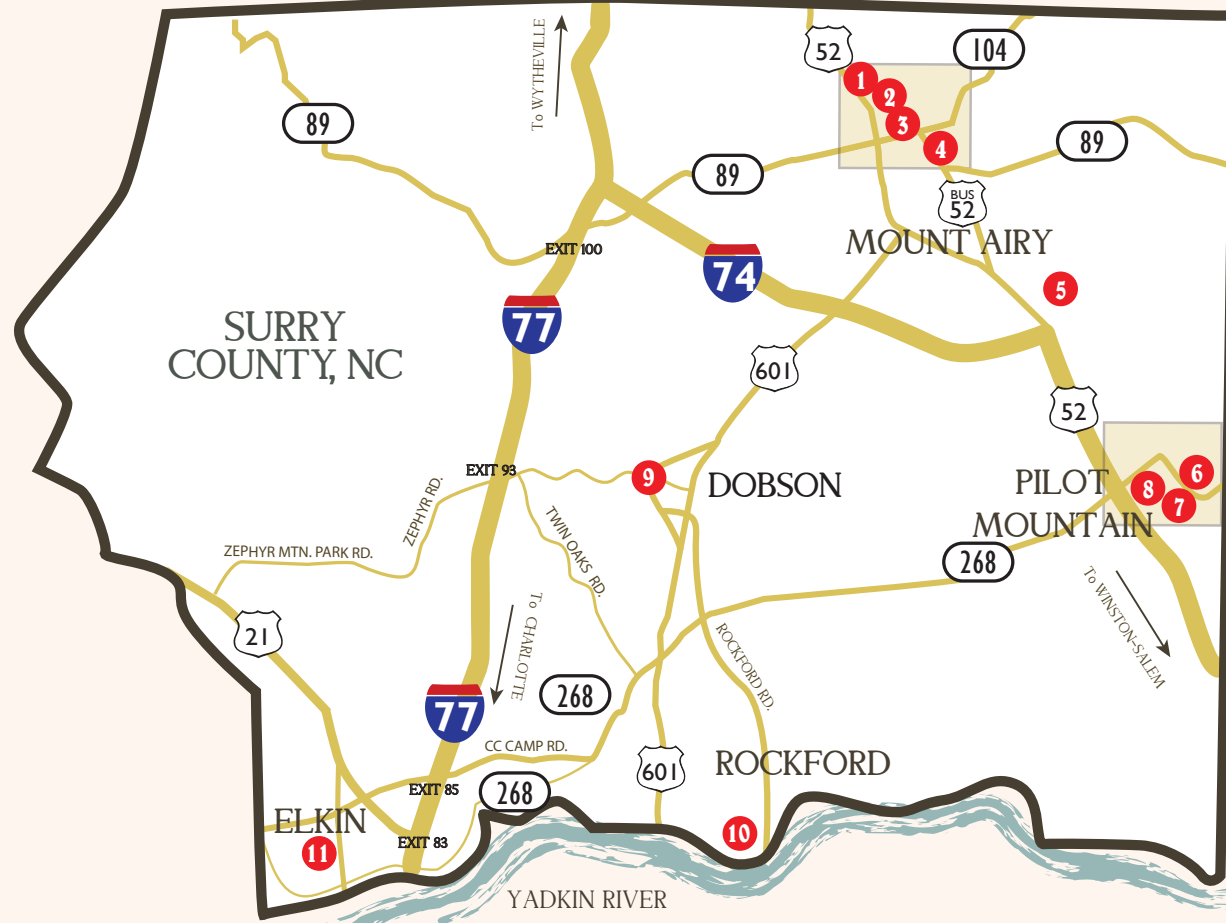

# SURRY GROUND STEAK TRAIL MAP

NORTH CAROLINA / VIRGINIA BORDER

- 1 Aunt Bea's BBQ of Mount Airy**  
452 N. Andy Griffith Pkwy., Mount Airy, NC 27030  
(336) 789-3050  
AuntBeasBBQ.com
- 2 Dairy Center**  
407 W. Lebanon St., Mount Airy, NC, 27030  
(336) 786-2349
- 3 Snappy Lunch**  
125 N. Main St., Mount Airy, NC, 27030  
(336) 786-4931  
TheSnappyLunch.com
- 4 Speedy Chef of Mount Airy**  
1516 S. Main St., Mount Airy, NC, 27030  
(336) 789-2396
- 5 Martha Sue's**  
885 Holly Springs Rd., Mt Airy, NC 27030  
(336) 415-5253
- 6 All Sauced Up BBQ**  
425 E. Hwy. 52 Bypass, Pilot Mountain, NC, 27041  
(336) 444-8300
- 7 Cousin Gary's**  
626 S. Key St., Pilot Mountain, NC, 27041  
(336) 368-1488
- 8 Aunt Bea's BBQ of Pilot Mountain**  
642 S. Key St., Pilot Mountain, NC, 27041  
(336) 368-2300  
AuntBeasBBQ.com
- 9 Central Café**  
304 N. Main St., Dobson, NC, 27107  
(336) 356-2100  
Facebook.com/CentralCafe2015
- 10 Rockford General Store**  
5174 Rockford Rd., Dobson, NC 27017  
(336) 374-5317  
RockfordGeneralStore.com
- 11 Speedy Chef of Elkin**  
685 N. Bridge St., Elkin, NC 28621  
(336) 835-4403  
facebook.com/SpeedyChefElkin

MOUNT AIRY MAP

PILOT MOUNTAIN MAP

## REGIONAL MAP

GROUNDSTEAKTRAIL.ORG

(336) 356-2110 • (336) 786-6116