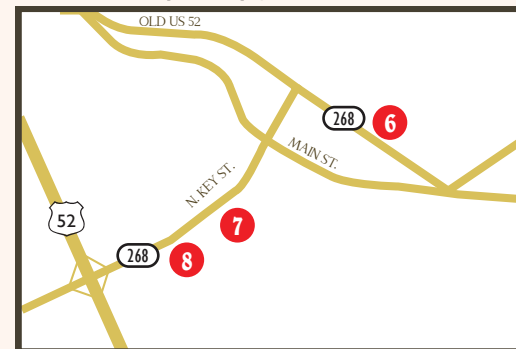

# SURRY GROUND STEAK TRAIL MAP

NORTH CAROLINA / VIRGINIA BORDER

- 1 Aunt Bea's BBQ of Mount Airy**  
452 N. Andy Griffith Pkwy., Mount Airy, NC 27030  
(336) 789-3050  
AuntBeasBBQ.com
- 2 Dairy Center**  
407 W. Lebanon St., Mount Airy, NC, 27030  
(336) 786-2349
- 3 Snappy Lunch**  
125 N. Main St., Mount Airy, NC, 27030  
(336) 786-4931  
TheSnappyLunch.com
- 4 Speedy Chef of Mount Airy**  
1516 S. Main St., Mount Airy, NC, 27030  
(336) 789-2396
- 5 Martha Sue's**  
885 Holly Springs Rd., Mt Airy, NC 27030  
(336) 415-5253
- 6 All Sauced Up BBQ**  
425 E. Hwy. 52 Bypass, Pilot Mountain, NC, 27041  
(336) 444-8300
- 7 Cousin Gary's**  
626 S. Key St., Pilot Mountain, NC, 27041  
(336) 368-1488
- 8 Aunt Bea's BBQ of Pilot Mountain**  
642 S. Key St., Pilot Mountain, NC, 27041  
(336) 368-2300  
AuntBeasBBQ.com
- 9 Central Café**  
304 N. Main St., Dobson, NC, 27107  
(336) 356-2100  
Facebook.com/CentralCafe2015
- 10 Rockford General Store**  
5174 Rockford Rd., Dobson, NC 27017  
(336) 374-5317  
RockfordGeneralStore.com
- 11 Speedy Chef of Elkin**  
685 N. Bridge St., Elkin, NC 28621  
(336) 835-4403  
facebook.com/SpeedyChefElkin

MOUNT AIRY MAP

PILOT MOUNTAIN MAP

## REGIONAL MAP

GROUNDSTEAKTRAIL.ORG

(336) 356-2110 • (336) 786-6116